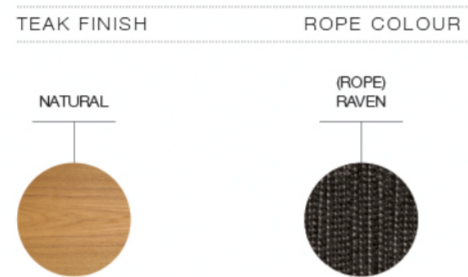

SARANAC 2-SEATER SOFA

WIDTH	160cm / 63"
DEPTH	81cm / 32"
HEIGHT	69cm / 27"
SEAT HEIGHT	46cm / 18"
ARM HEIGHT	59cm / 23"
PRODUCT WEIGHT	31kg / 68lb
CBM / CCF	1.46m ³ / 16.1ft ³
DESIGNER	Henrik Pedersen
ASSEMBLY	Not Required

SARANAC 3-SEATER SOFA

WIDTH	234cm / 92"
DEPTH	81cm / 32"
HEIGHT	69cm / 27"
SEAT HEIGHT	46cm / 18"
ARM HEIGHT	59cm / 23"
PRODUCT WEIGHT	41.5kg / 91lb
CBM / CCF	2.1m ³ / 74.2ft ³
DESIGNER	Henrik Pedersen
ASSEMBLY	Not Required

SARANAC LOUNGE CHAIR

WIDTH	74cm / 29"
DEPTH	80cm / 31.5"
HEIGHT	69cm / 27"
SEAT HEIGHT	46cm / 18"
ARM HEIGHT	59cm / 23"
PRODUCT WEIGHT	16kg / 35lb
CBM / CCF	0.67m ³ / 23.7ft ³
DESIGNER	Henrik Pedersen
ASSEMBLY	Not Required

SARANAC OTTOMAN

WIDTH	74cm / 29"
LENGTH	59cm / 23"
HEIGHT	49cm / 19.5"
SEAT HEIGHT	50cm / 20"
PRODUCT WEIGHT	9kg / 20lb
CBM / CCF	0.3m ³ / 10.6ft ³
DESIGNER	Henrik Pedersen
ASSEMBLY	Not Required