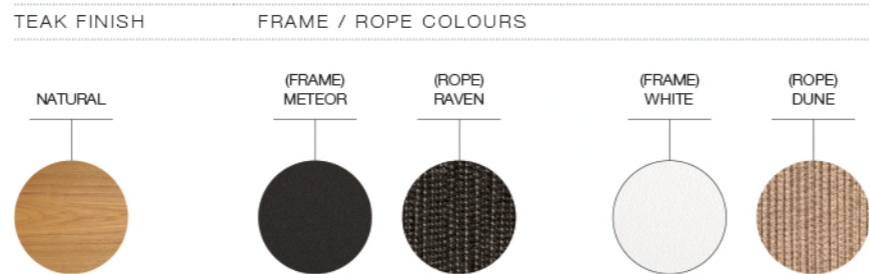

FERN
HIGH BACK 2-SEATER SOFA

WIDTH 175cm / 69"
 DEPTH 92cm / 36"
 HEIGHT 116cm / 45.5"
 ARM HEIGHT 48cm / 19"
 SEAT HEIGHT 41cm / 15"
 PRODUCT WEIGHT 36kg / 80lb
 CBM / CCF 2.27m³ / 63.94ft³
 DESIGNER Sebastian Herkner
 ASSEMBLY Required

FERN
LOW BACK 2-SEATER SOFA

WIDTH 170cm / 67"
 DEPTH 88cm / 34.5"
 HEIGHT 79cm / 30.5"
 ARM HEIGHT 48cm / 19"
 SEAT HEIGHT 41cm / 15"
 PRODUCT WEIGHT 33.5kg / 74lb
 CBM / CCF 1.26m³ / 44.50ft³
 DESIGNER Sebastian Herkner
 ASSEMBLY Required