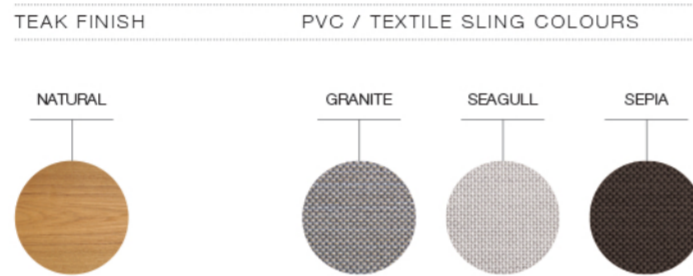

## BAY 3-SEATER SOFA

WIDTH 225cm / 88.5"  
 DEPTH 93.5cm / 37"  
 HEIGHT 72cm / 28.5"  
 SEAT HEIGHT 43cm / 17"  
 ARM HEIGHT 49.5cm / 19.5"  
 PRODUCT WEIGHT 44kg / 113lb  
 CBM / CCF 0.24m<sup>3</sup> / 8.5ft<sup>3</sup>  
 DESIGNER Henrik Pedersen

## BAY 2-SEATER SOFA

WIDTH 156cm / 61.5"  
 DEPTH 93.5cm / 37"  
 HEIGHT 72cm / 28.5"  
 SEAT HEIGHT 43cm / 17"  
 ARM HEIGHT 49.5cm / 19.5"  
 PRODUCT WEIGHT 36kg / 80lb  
 CBM / CCF 0.17m<sup>3</sup> / 6.3ft<sup>3</sup>  
 DESIGNER Henrik Pedersen

## BAY OTTOMAN

WIDTH 72.5cm / 28.5"  
 DEPTH 67.5cm / 26.5"  
 HEIGHT 43cm / 17"  
 SEAT HEIGHT 45.5cm / 18"  
 PRODUCT WEIGHT 9kg / 20lb  
 CBM / CCF 0.12m<sup>3</sup> / 1.5ft<sup>3</sup>  
 DESIGNER Henrik Pedersen